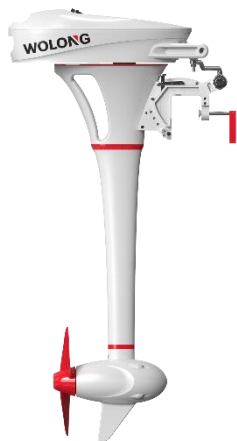

Flowstar 1,5kW remote 38,1 cm SS + battery + charger	1.881,00 €
Flowstar 1,5kW remote 50,8 cm LS + battery + charger	1.881,00 €